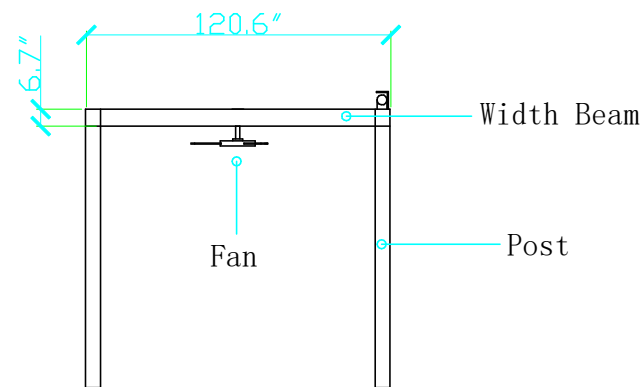

FRONT ELEVATION

SIDE ELEVATION

Kit Components

Description	Quantity
6"x6" Post	4
7.9"x2" Width Beam	2
7.9"x2" Length Beam	4
46" Fan	2
Solar Panel Middle Beam	3
DC 24V Motor	2
Louvers	44
LED Lights	7

PLAN VIEW