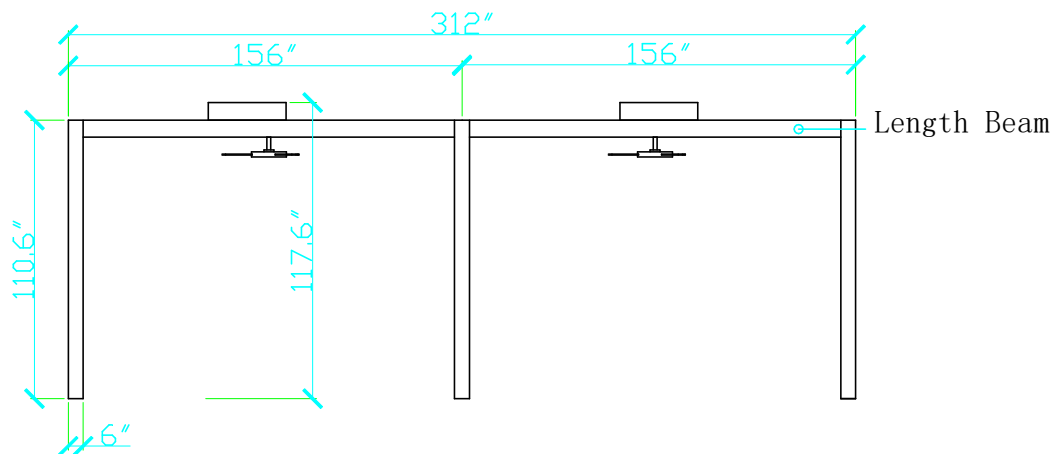

FRONT ELEVATION

SIDE ELEVATION

Kit Components

Description	Quantity
6"x6" Post	4
7.9"x2" Width Beam	2
7.9"x2" Length Beam	4
46" Fan	2
Solar Panel Middle Beam	3
DC 24V Motor	2
Louvers	44
LED Lights	7

PLAN VIEW